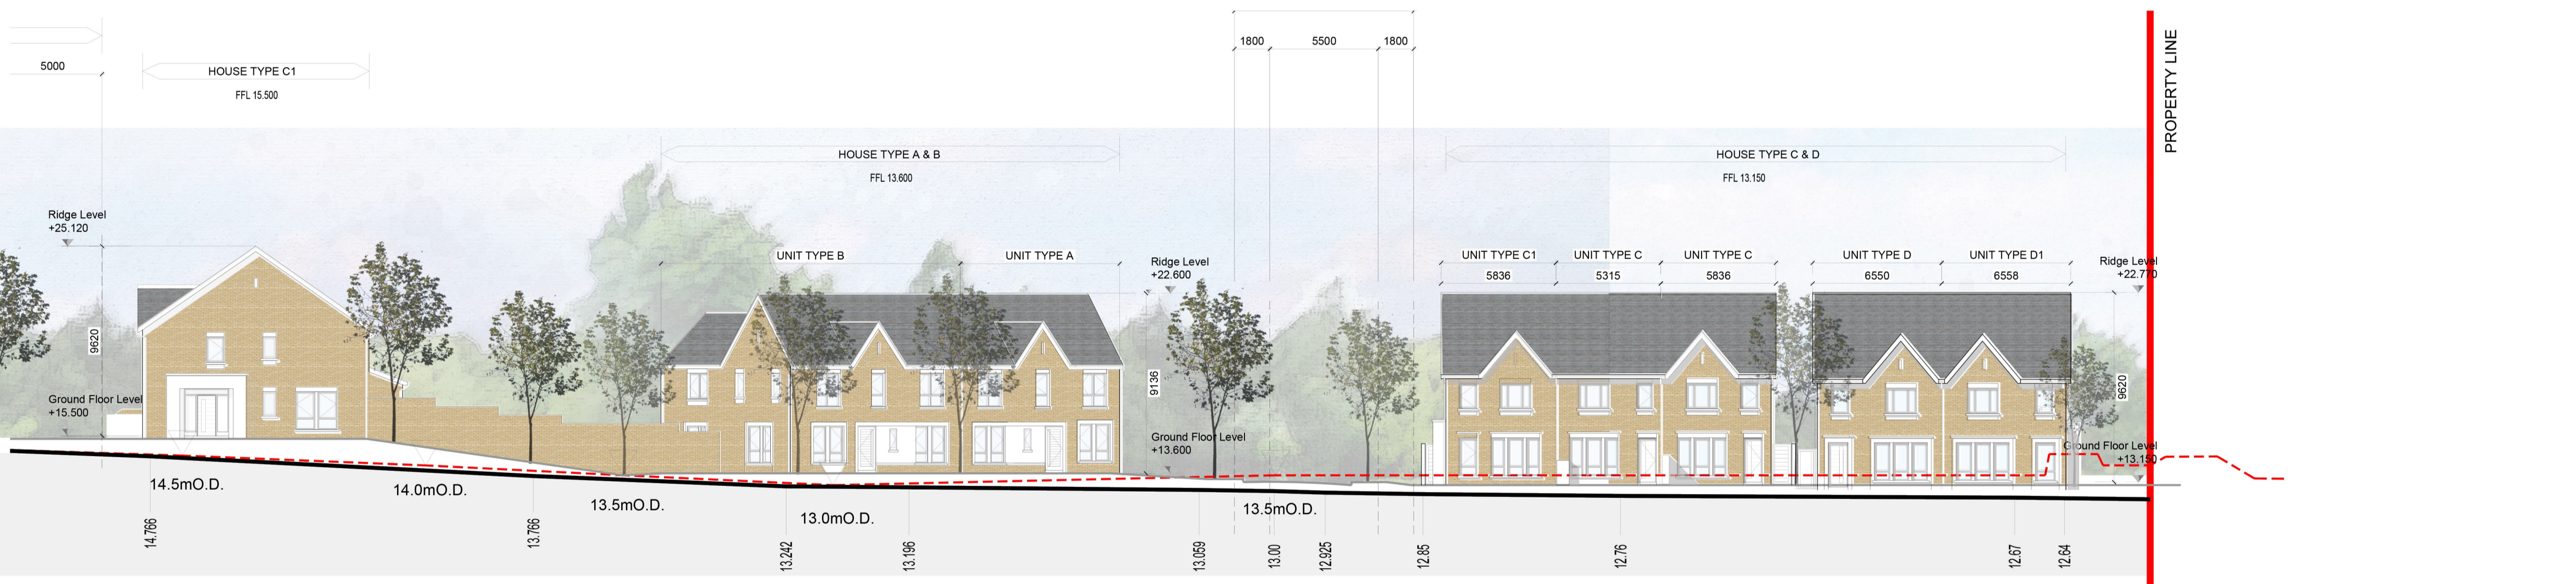

Context Elevation AA (continued)