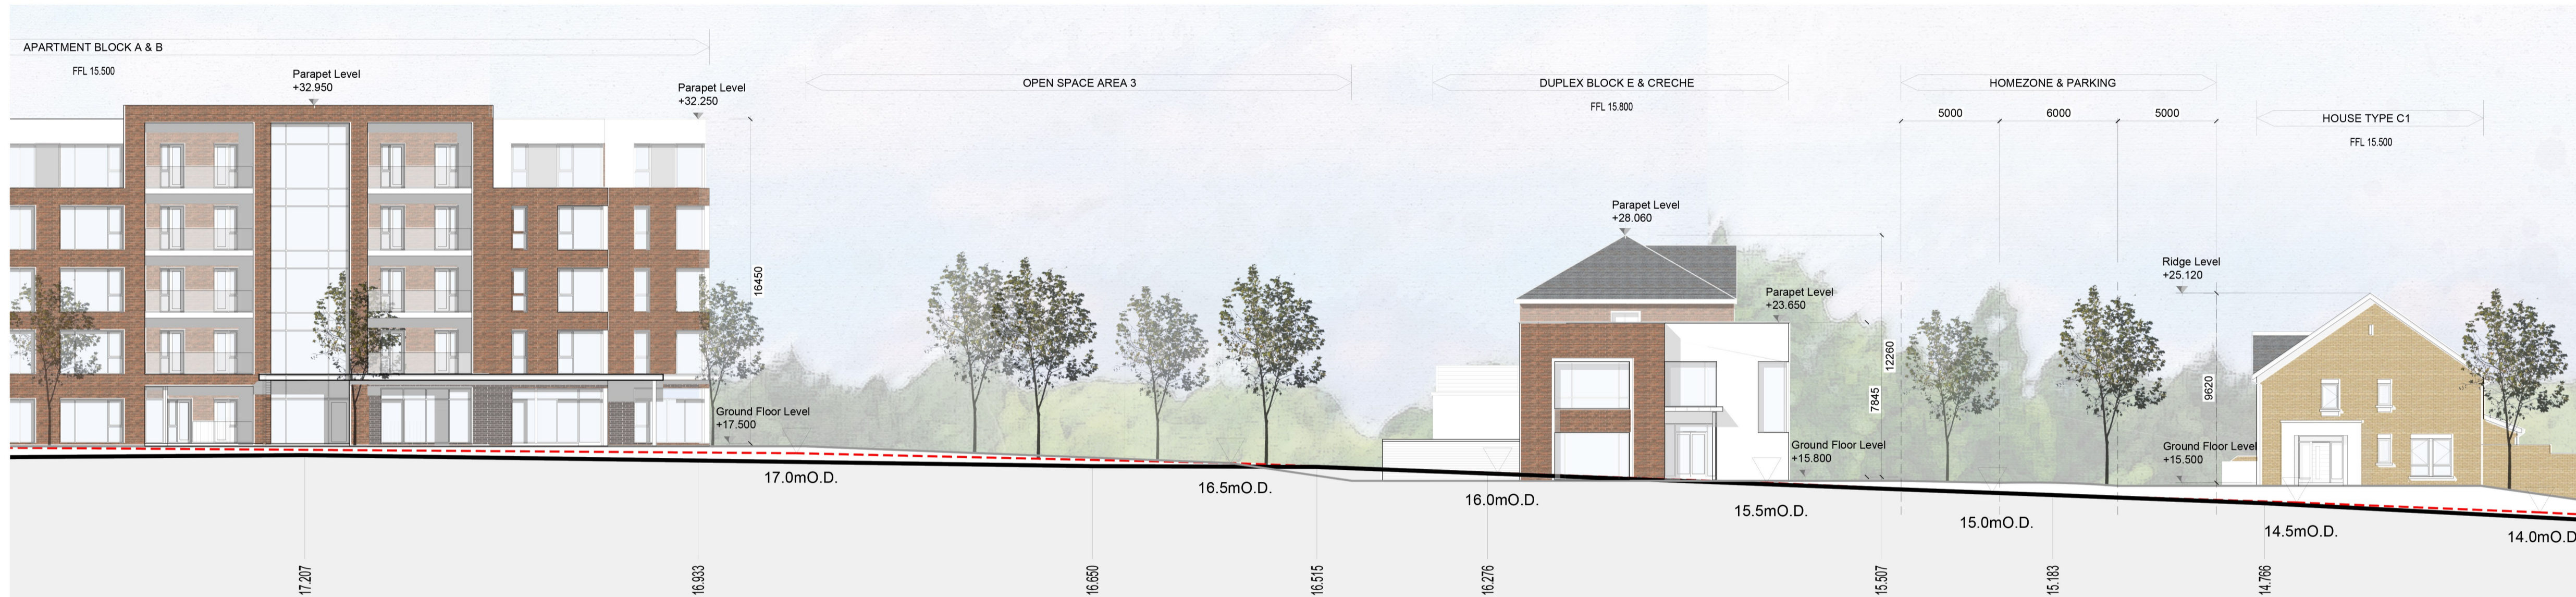

Context Elevation AA (continued)