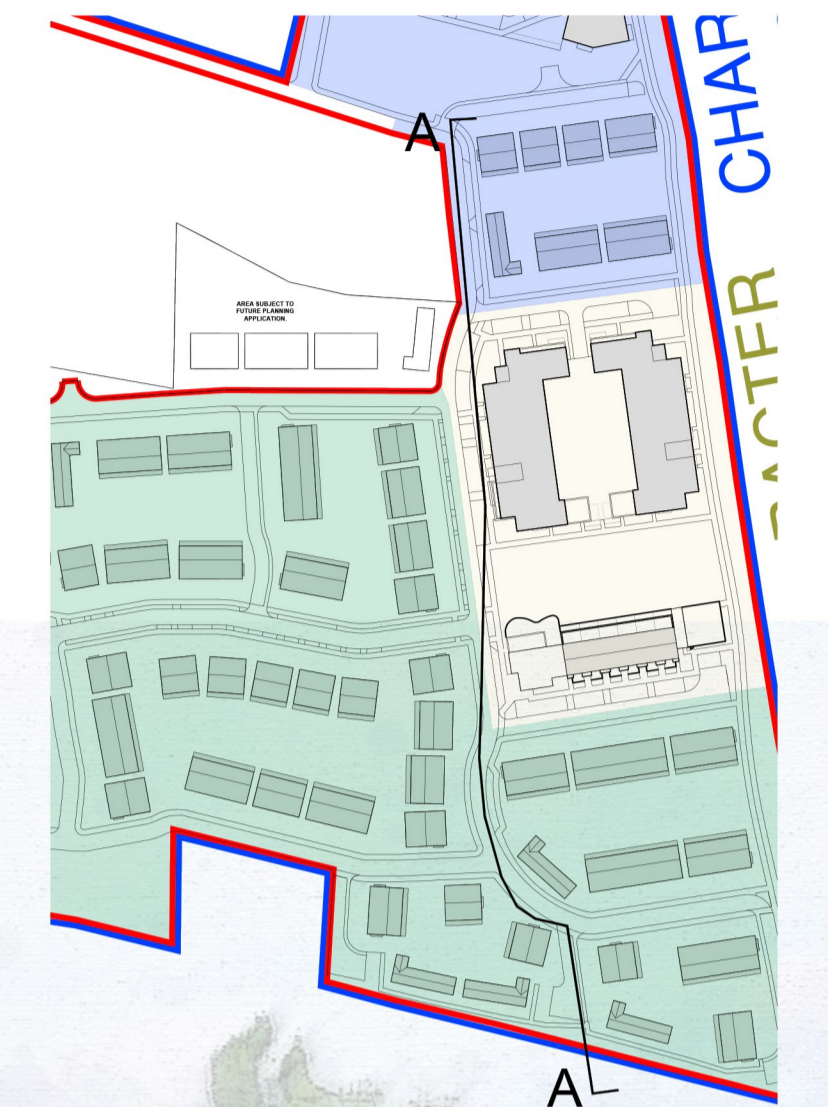

KEY PLAN

LEGEND

Existing Ground Line
Proposed Ground Line

NOTES:

REVISIONS

DATE	DESCRIPTION	No.

PROJECT TITLE: BROOMFIELD, BACK ROAD, MALAHIDE	DATE: SEPT '21	DRAWN BY: SM/LL
DRAWING TITLE: CONTEXT ELEVATIONS AA	SCALE: 1:200	REVISOR: -
JOB NO: 18034	DRAWING NO: PL500